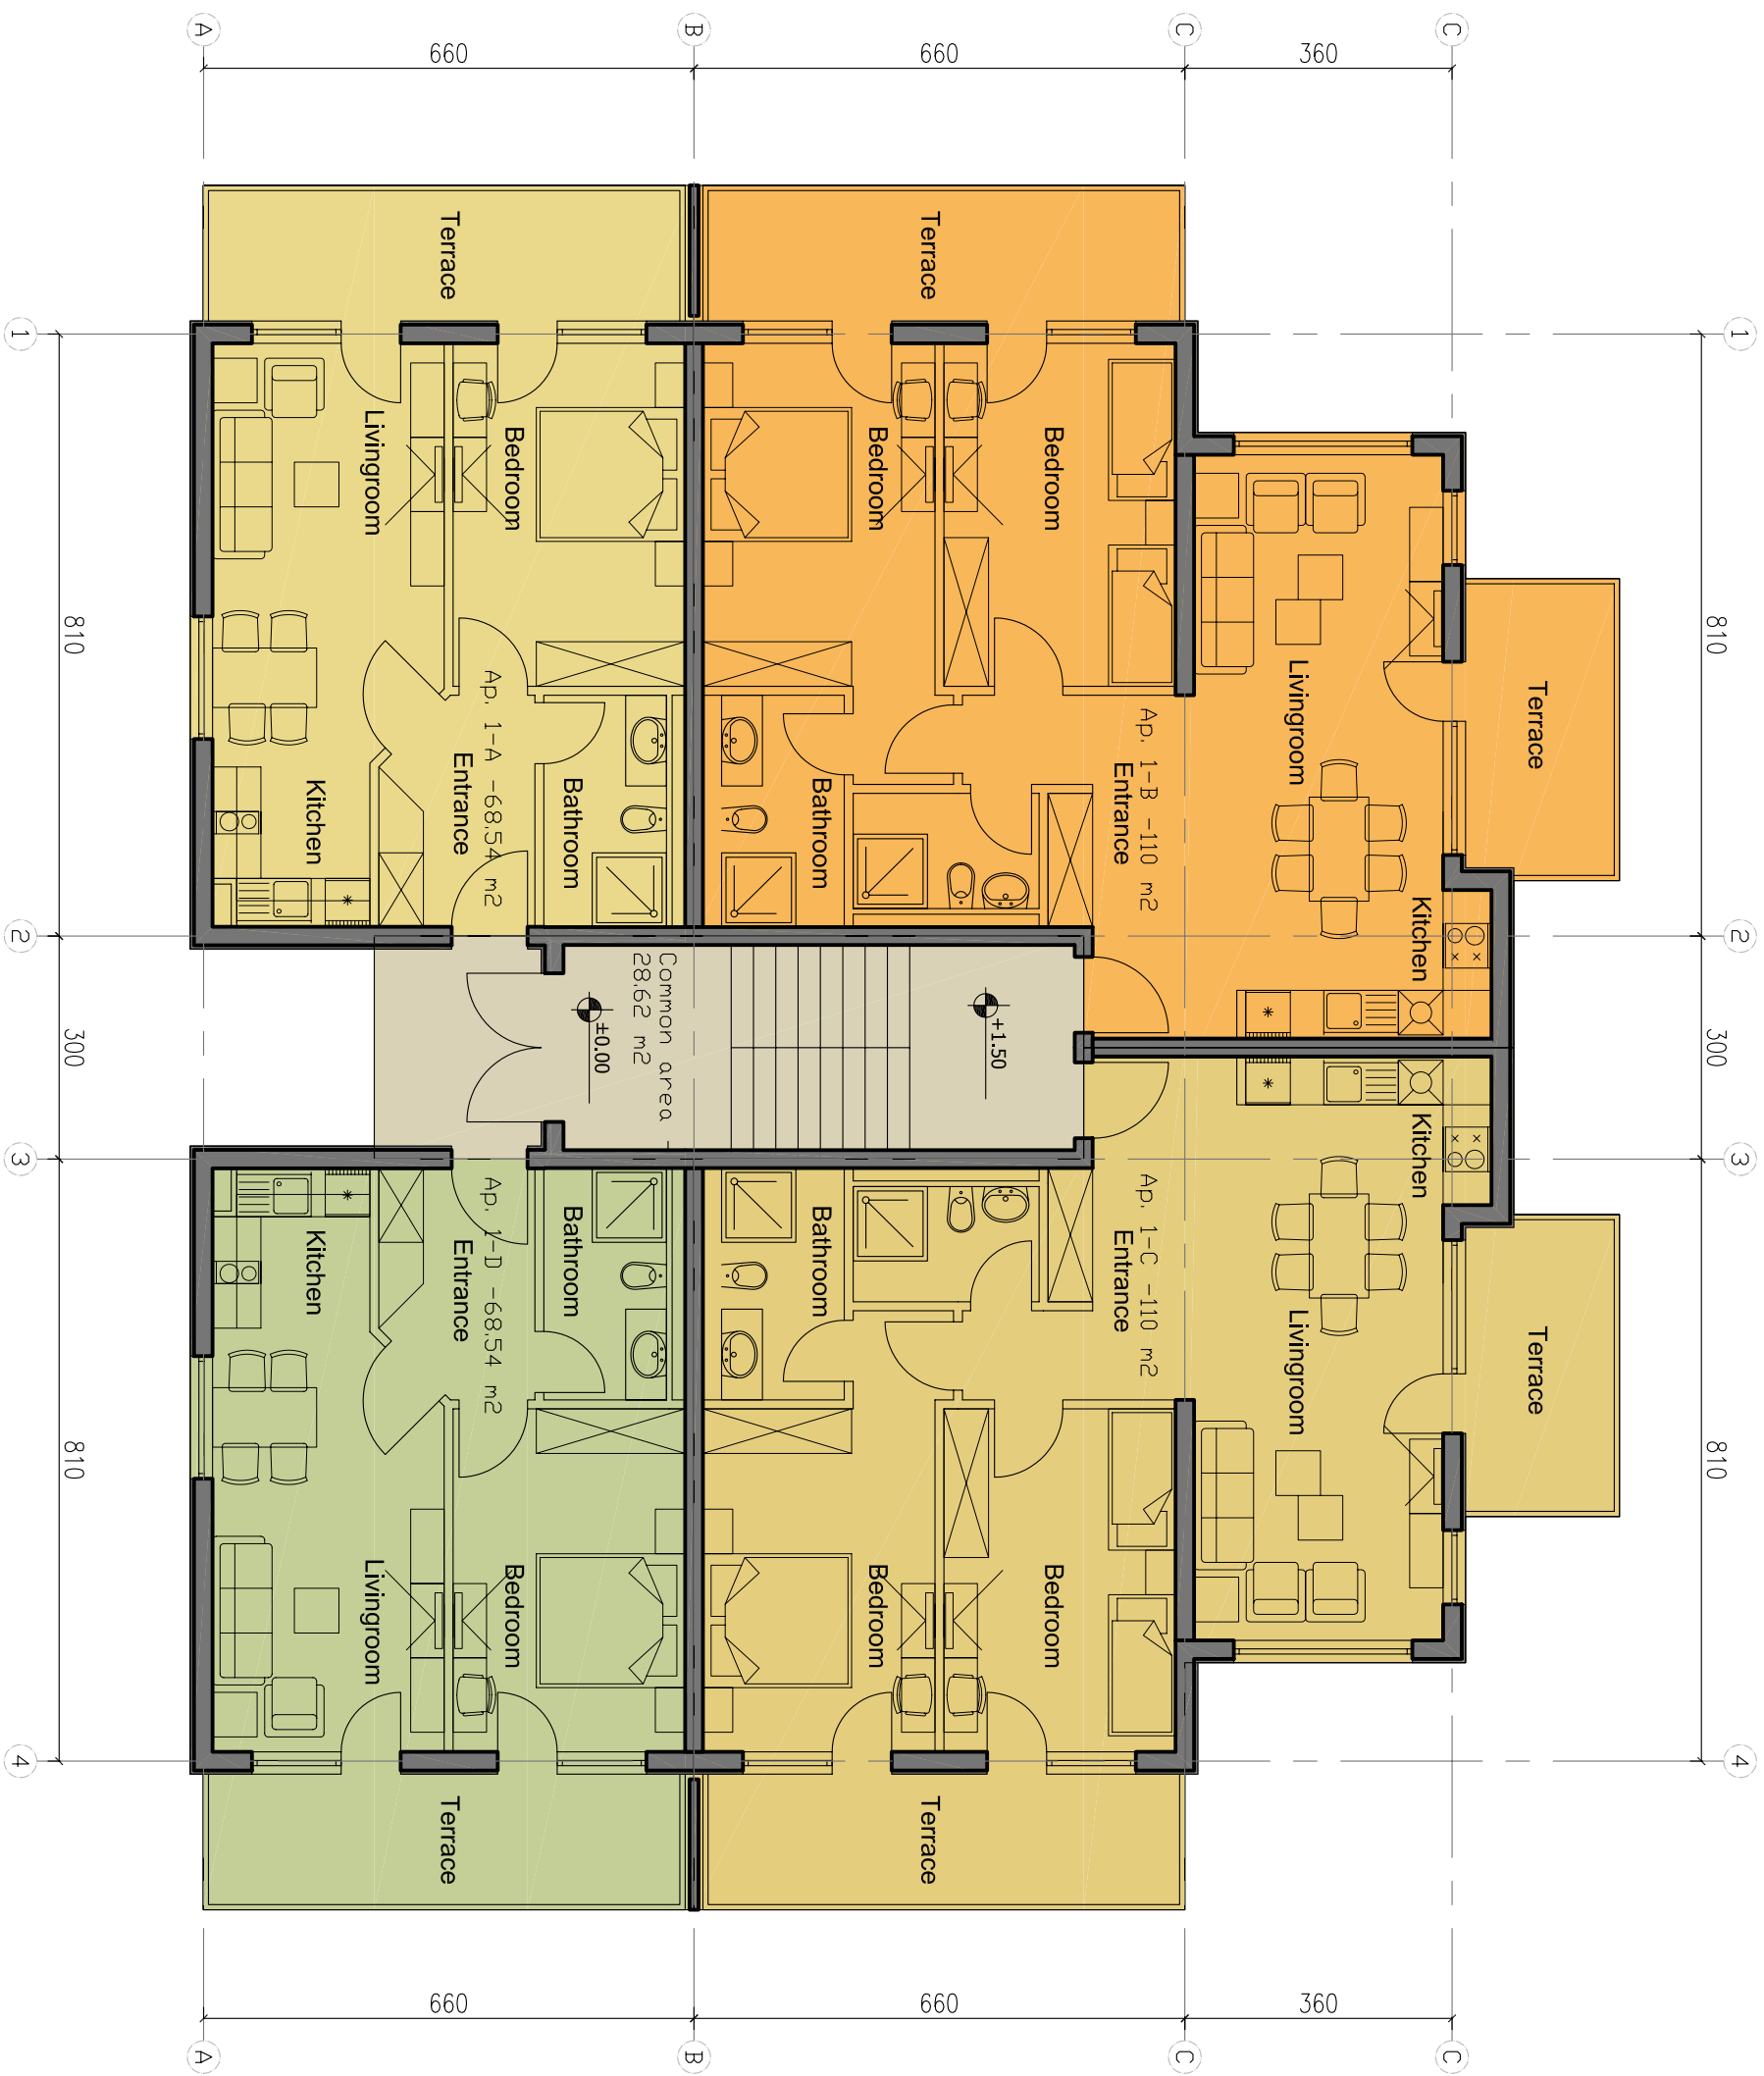

HERA - MULTIFAMILY HOUSE M1  
FIRST FLOOR AT LEVEL +3.00

HERA - MULTIFAMILY HOUSE M1  
GROUND FLOOR AT LEVEL ±0.00

HERA - MULTIFAMILY HOUSE M1  
THIRD FLOOR AT LEVEL +6.00

SINGLE HOUSE 1  
199,4 m<sup>2</sup>

0 1 2 3 4 5m

SINGLE HOUSE 1  
199,4 m<sup>2</sup>

0 1 2 3 4 5m