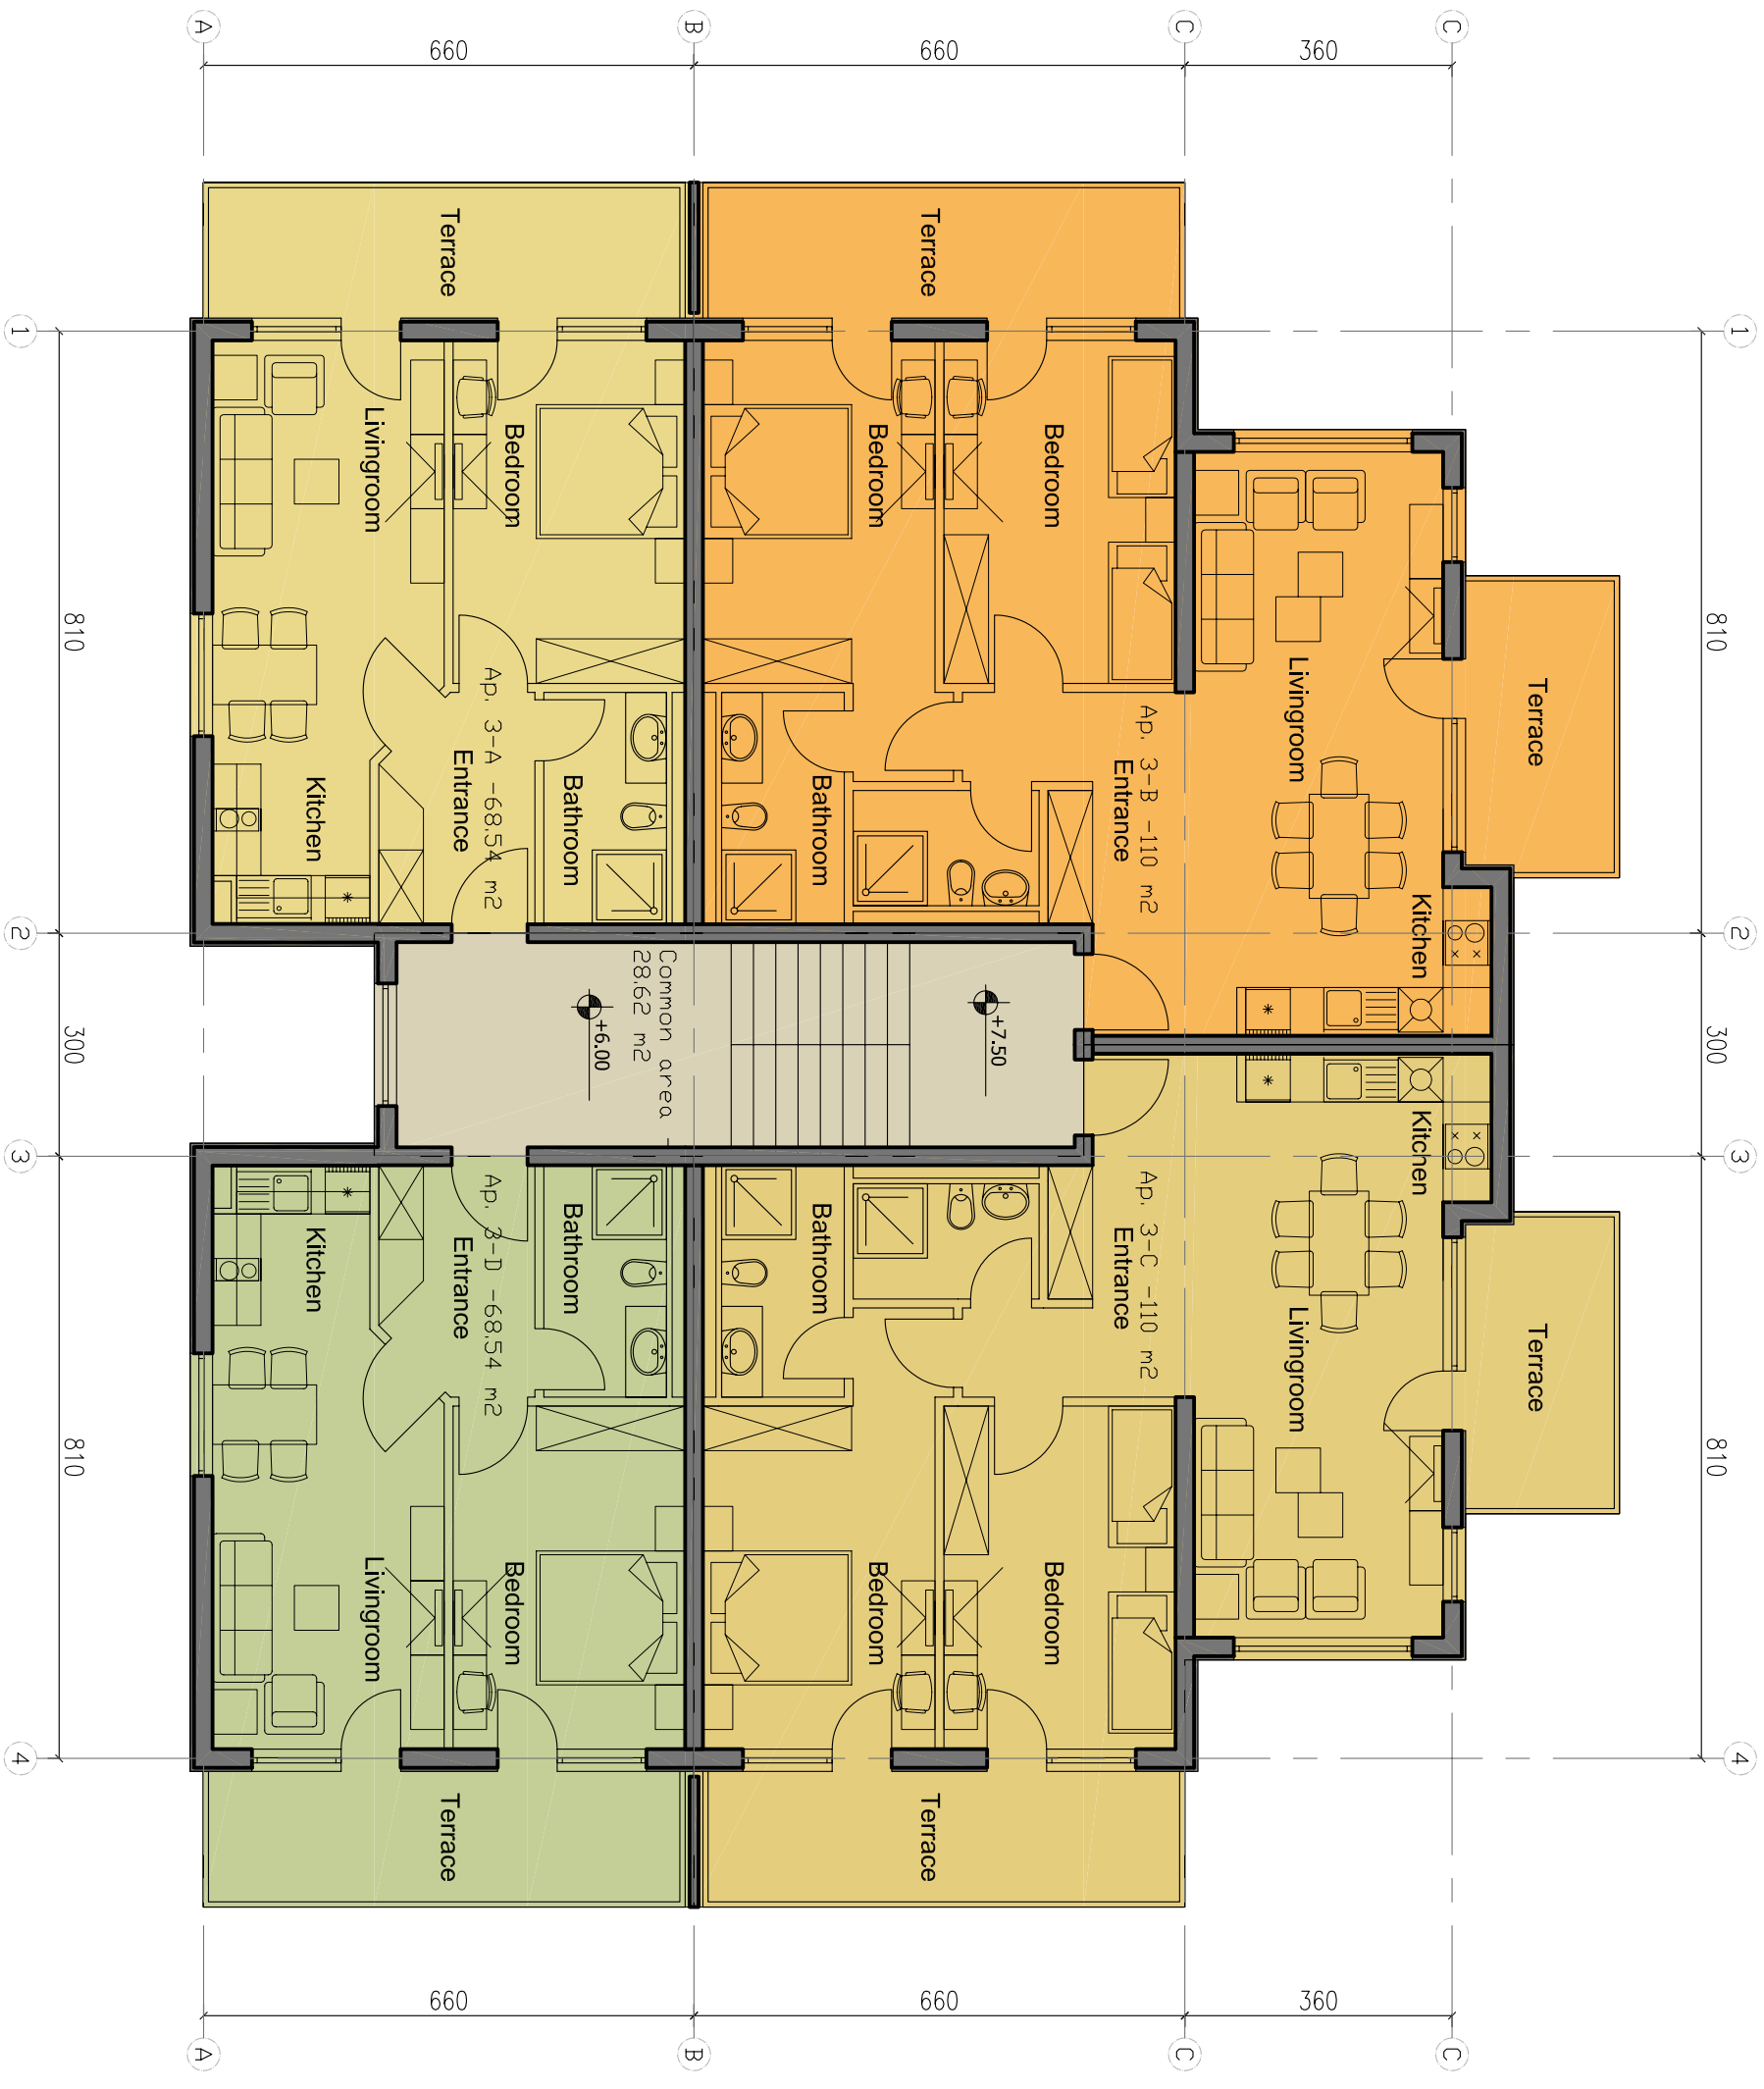

HERA - MULTIFAMILY HOUSE M1  
FIRST FLOOR AT LEVEL +3.00

HERA - MULTIFAMILY HOUSE M1  
GROUND FLOOR AT LEVEL ±0.00

HERA - MULTIFAMILY HOUSE M1  
THIRD FLOOR AT LEVEL +6.00

SINGLE HOUSE 1  
199,4 m<sup>2</sup>

0 1 2 3 4 5m

SINGLE HOUSE 1  
199,4 m<sup>2</sup>

0 1 2 3 4 5m